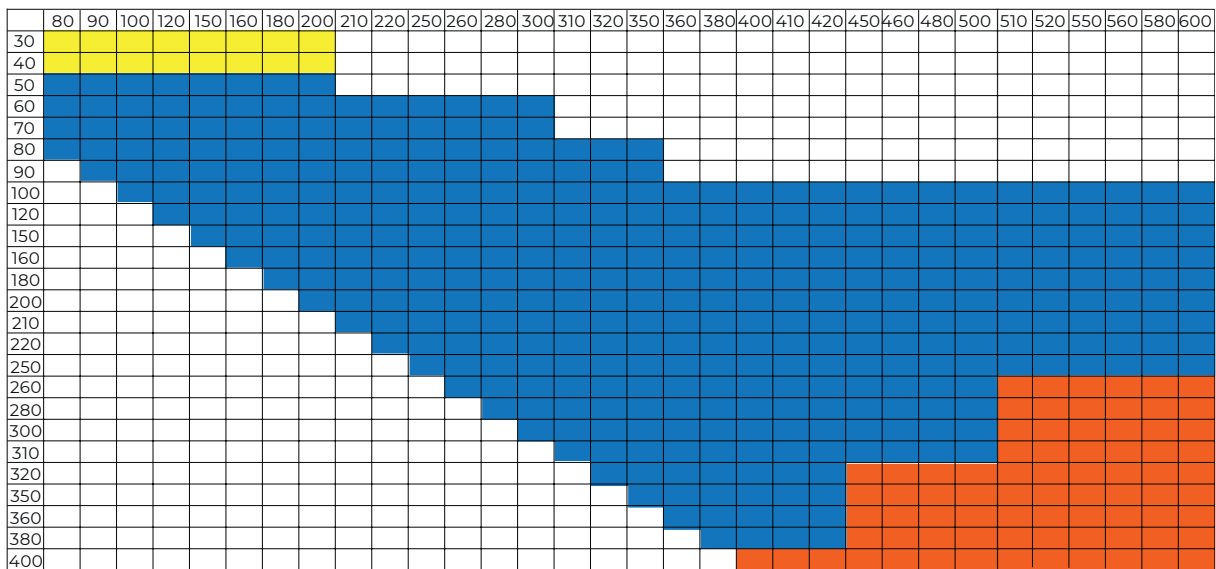

Shapes & Sizes

Rounds

Rolled + Peeled	10 - 70 mm
EFS Rolled + Peeled	10 - 180 mm
Forged + Peeled	75 - 400 mm
ESR Forged + Peeled	200 - 600 mm

Flats

Small Flat	30 - 99 x 80 - 350 mm
Large Flat	100 - 400 x 100 - 610 mm
ESR Lama	100 - 400 x 100 - 610 mm
Square	80 - 400 x 80 - 400 mm